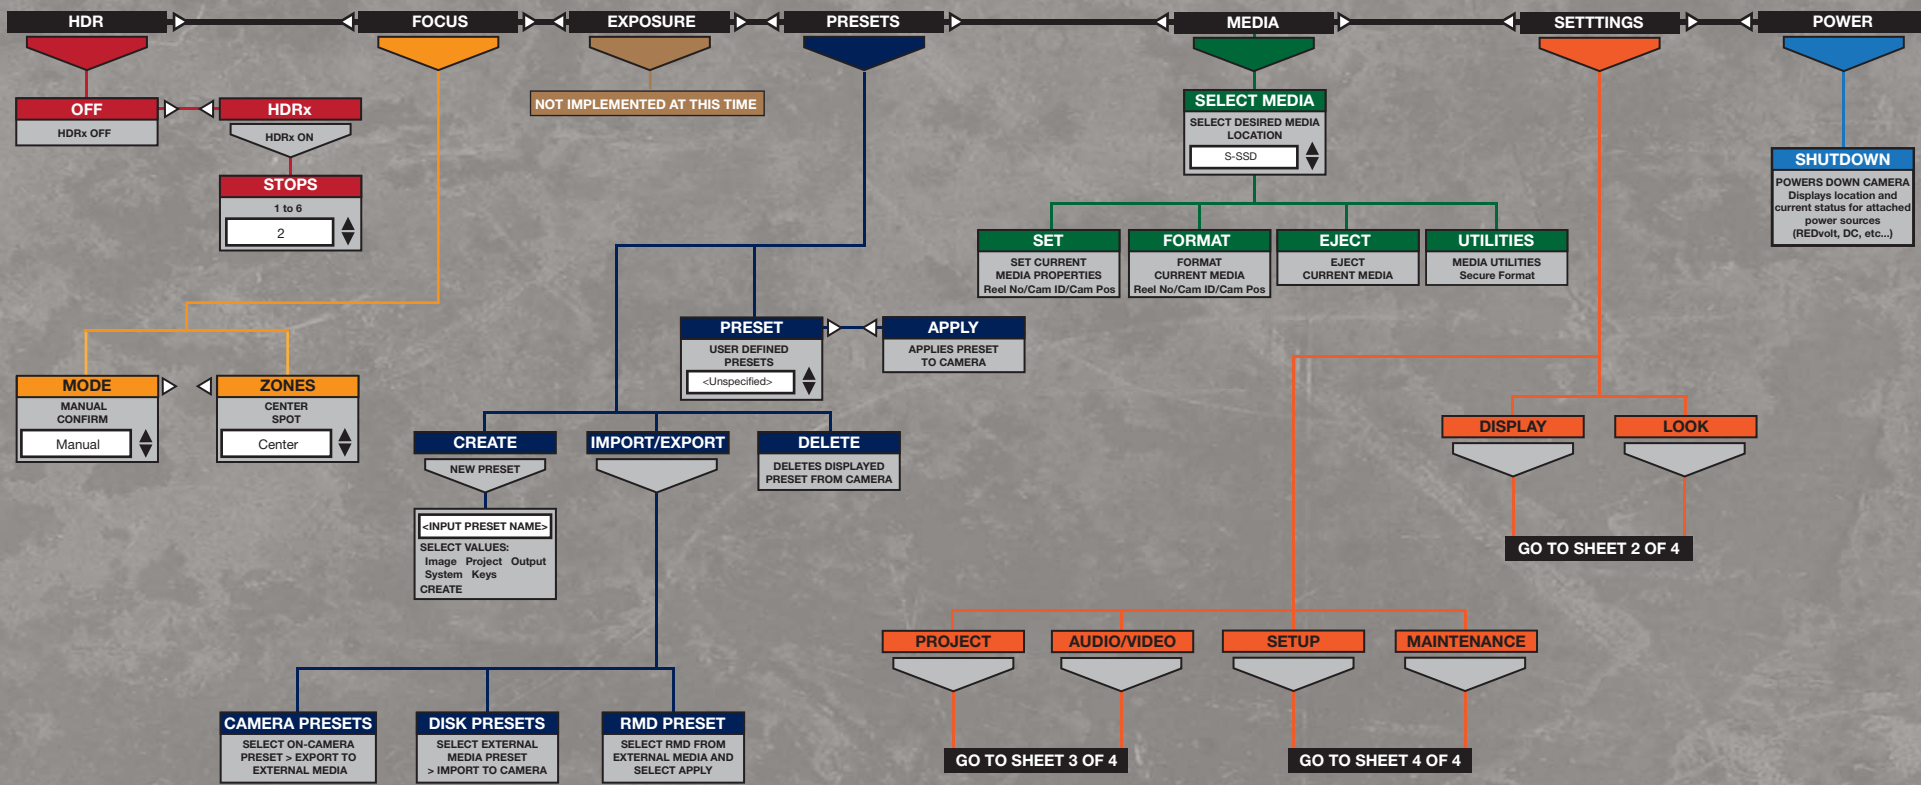

DEFAULT VALUES ARE DISPLAYED IN BOXES

SECONDARY MENUS

PRESS MENU ICON (LCD) OR MENU BUTTON TO ACCESS

SECONDARY MENU

PRESS MENU ICON (LCD) OR MENU BUTTON TO ACCESS

FLOWCHART CONCEPT XL FILMS LTD.

DEFAULT VALUES ARE DISPLAYED IN BOXES

RED EPIC®
EPIC-M & EPIC-X

TITLE:
MENU MAP

VERSION: 1.7.10 ©2011 RED.COM, INC. REV A
SHEET 2 OF 4

SECONDARY MENU

PRESS MENU ICON (LCD) OR MENU BUTTON TO ACCESS

DEFAULT VALUES ARE DISPLAYED IN BOXES

RED EPIC[®]
EPIC-M & EPIC-X

TITLE:

MENU MAP

VERSION:

1.7.10

©2011 RED.COM, INC.

REV

SHEET 4 OF 4

A