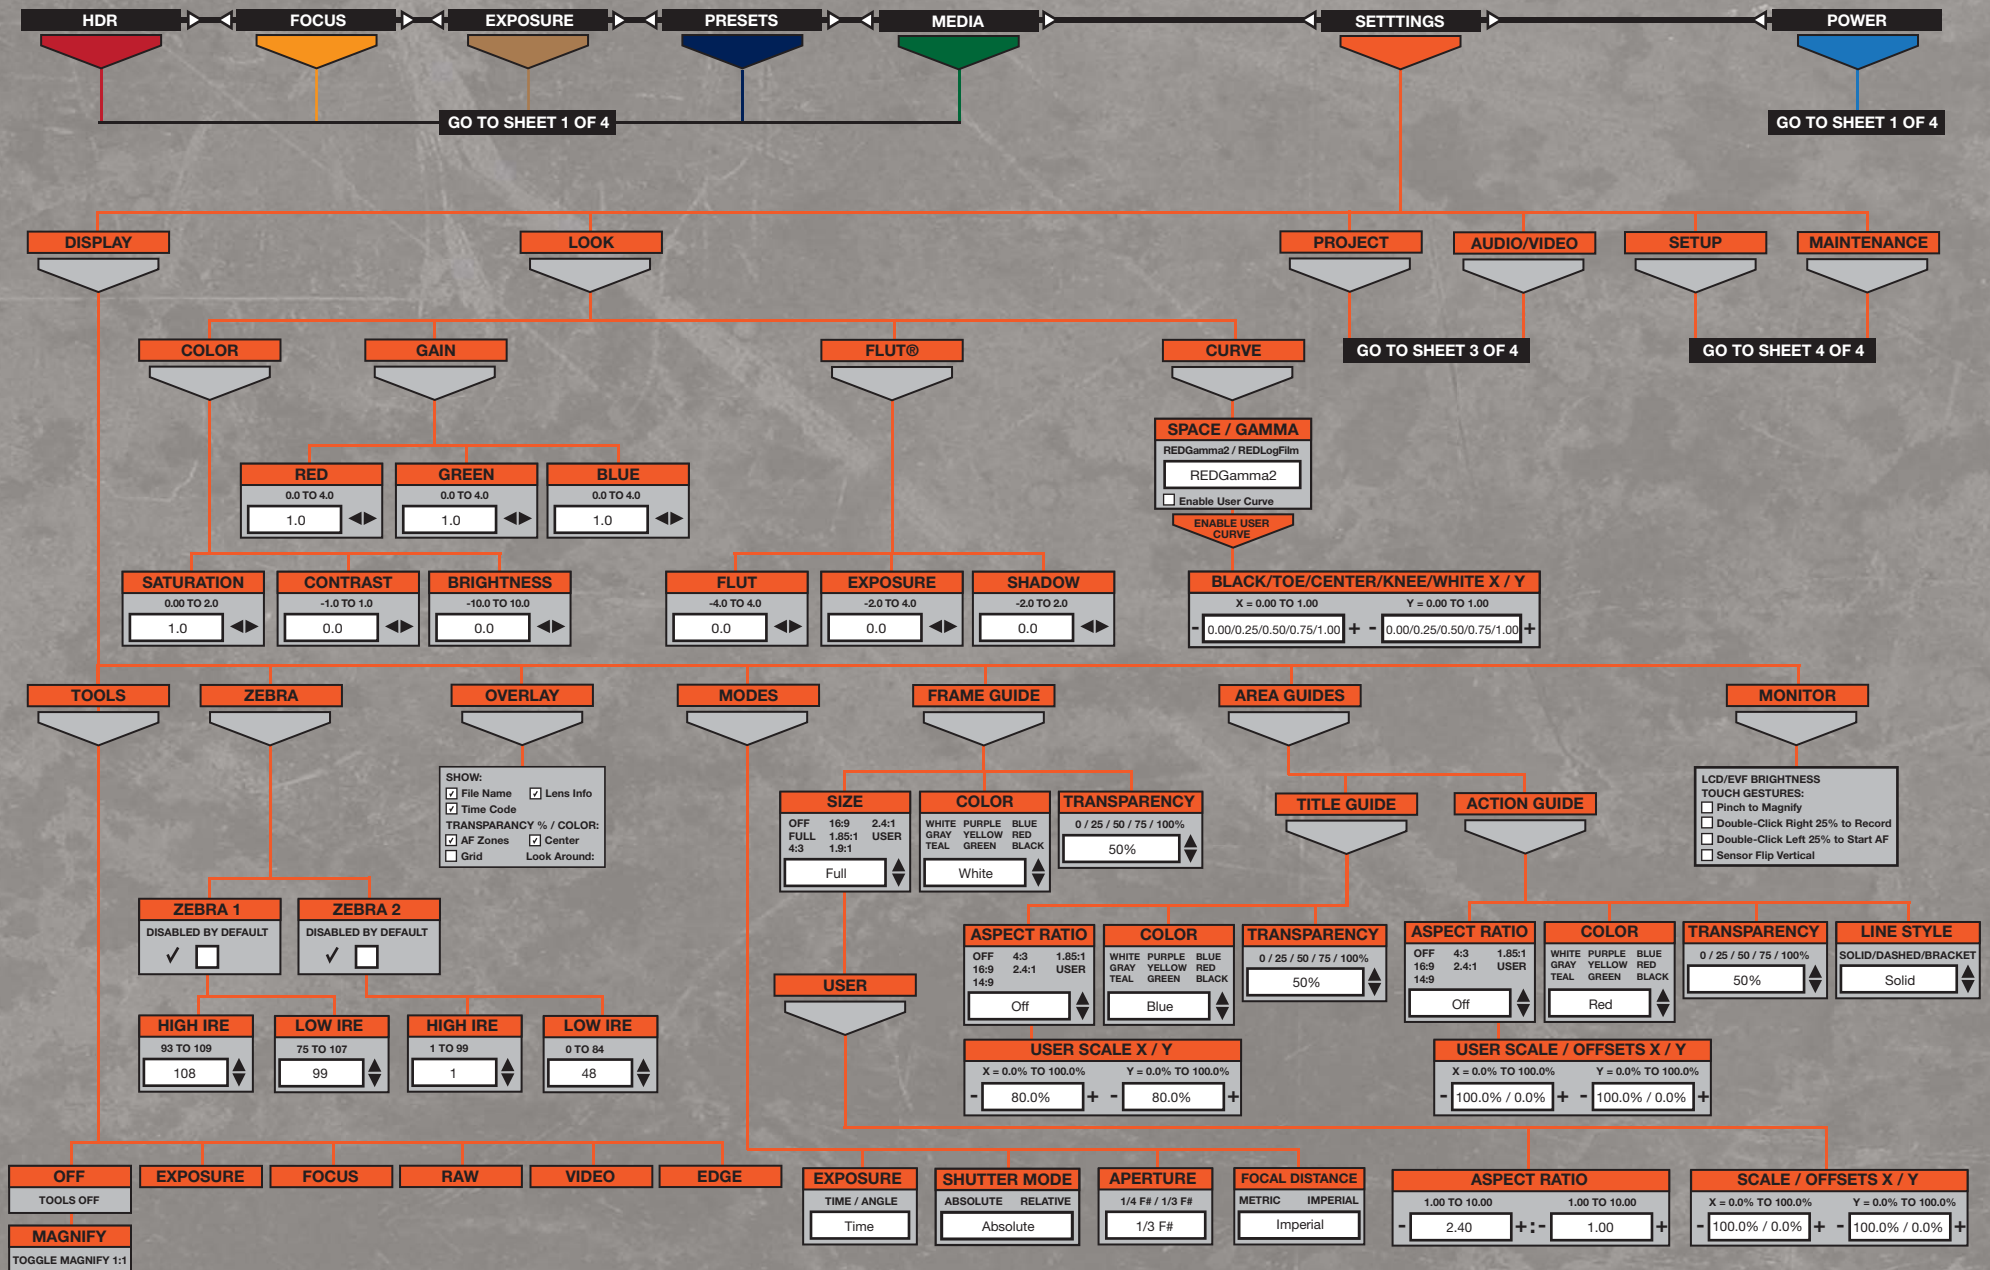

DEFAULT VALUES ARE DISPLAYED IN BOXES

SECONDARY MENUS

PRESS MENU ICON (LCD) OR MENU BUTTON TO ACCESS

SECONDARY MENU

PRESS MENU ICON (LCD) OR MENU BUTTON TO ACCESS

FLOWCHART CONCEPT XL FILMS LTD.

DEFAULT VALUES ARE DISPLAYED IN BOXES

RED EPIC®
EPIC-M & EPIC-X

TITLE:
MENU MAP

VERSION: 1.7.10 ©2011 RED.COM, INC. REV A
SHEET 2 OF 4

SECONDARY MENU

PRESS MENU ICON (LCD) OR MENU BUTTON TO ACCESS

DEFAULT VALUES ARE DISPLAYED IN BOXES

RED EPIC[®]
EPIC-M & EPIC-X

TITLE:

MENU MAP

VERSION:

1.7.10

©2011 RED.COM, INC.

REV

SHEET 4 OF 4

A