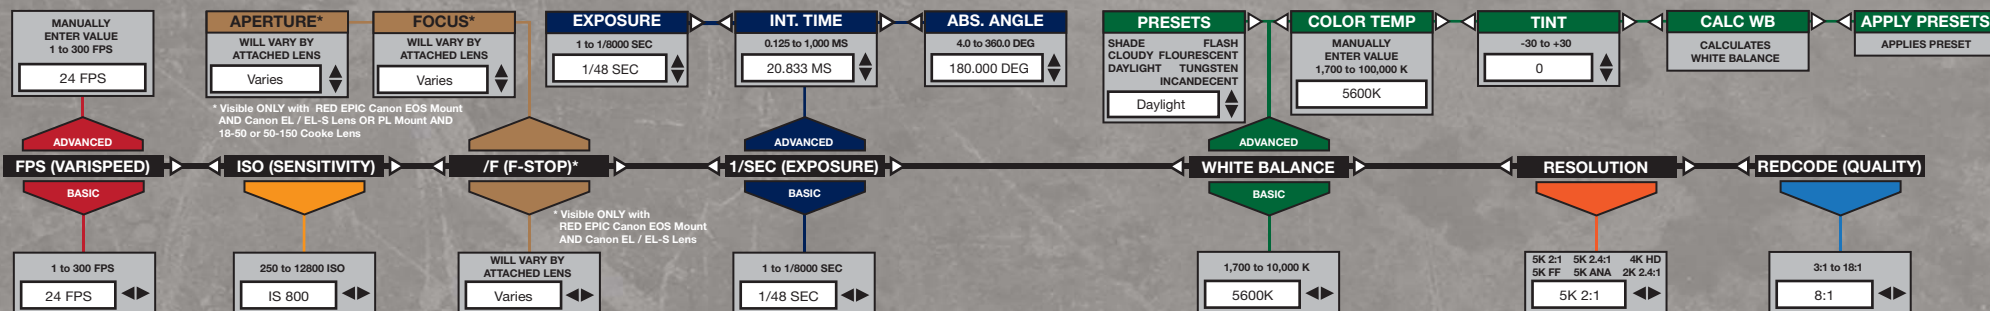

DEFAULT VALUES ARE DISPLAYED IN BOXES

SECONDARY MENUS

PRESS MENU ICON (LCD) OR MENU BUTTON TO ACCESS

SECONDARY MENU

PRESS MENU ICON (LCD) OR MENU BUTTON TO ACCESS

FLOWCHART CONCEPT XL FILMS LTD.

DEFAULT VALUES ARE DISPLAYED IN BOXES

RED EPIC®
EPIC-M & EPIC-X

TITLE:
MENU MAP

VERSION: 1.7.10 ©2011 RED.COM, INC. REV A
SHEET 2 OF 4

SECONDARY MENU

PRESS MENU ICON (LCD) OR MENU BUTTON TO ACCESS

DEFAULT VALUES ARE DISPLAYED IN BOXES

RED EPIC[®]
EPIC-M & EPIC-X