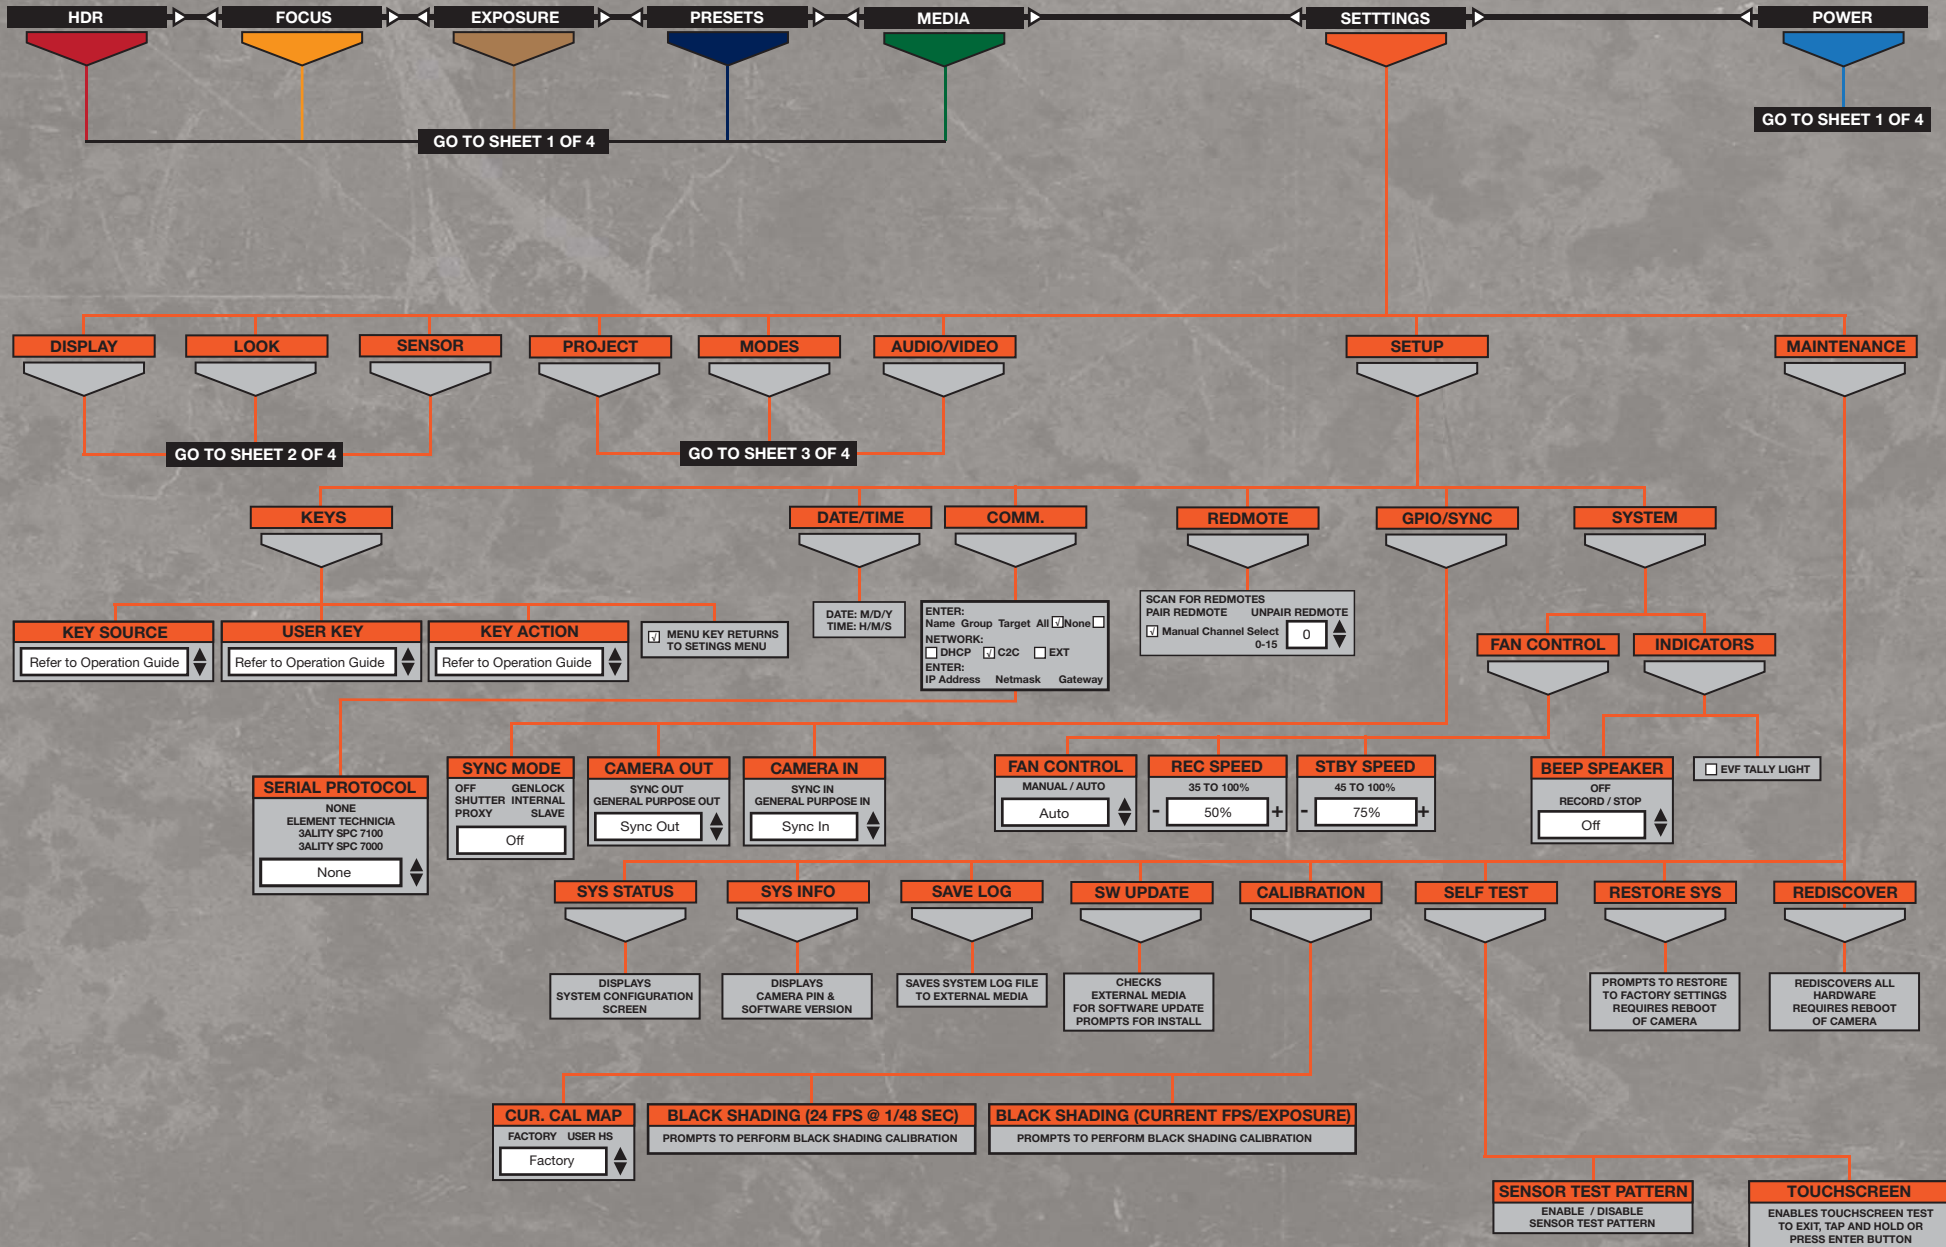

DEFAULT VALUES ARE DISPLAYED IN BOXES

SECONDARY MENUS

PRESS MENU ICON (LCD) OR MENU BUTTON TO ACCESS

SECONDARY MENU

PRESS MENU ICON (LCD) OR MENU BUTTON TO ACCESS

FLOWCHART CONCEPT XL FILMS LTD.

DEFAULT VALUES ARE DISPLAYED IN BOXES

RED EPIC®
EPIC-M & EPIC-X

TITLE:
MENU MAP

VERSION: 1.7.10 ©2011 RED.COM, INC. REV A
SHEET 2 OF 4

SECONDARY MENU

PRESS MENU ICON (LCD) OR MENU BUTTON TO ACCESS

DEFAULT VALUES ARE DISPLAYED IN BOXES

RED EPIC[®]
EPIC-M & EPIC-X

TITLE:

MENU MAP

VERSION:

1.7.10

©2011 RED.COM, INC.

REV

SHEET 4 OF 4

A